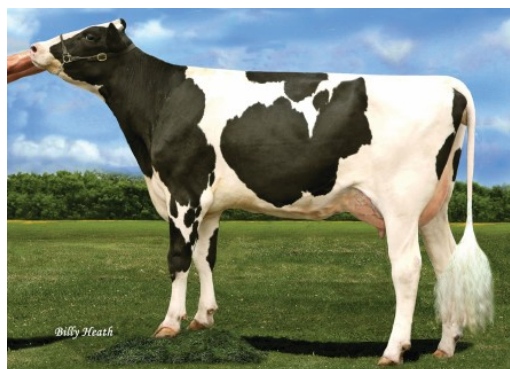

MC TCF Cherry Acres Lori

Cherry Acres Jedi Lauri

DONOR:	CHERRYPENCOL LYNDA US 3201118942 Geboren / born: 06-02-2019 Genomics: US 08-21 +1088M +83F +59P GTPI 2858 * high DWP\$ & 2858 GTPI! * several brothers & maternal brothers in AI * one of the highest Renegade dochters * due in December	GTPI 2858
Sire:	S-S-I Pr RENEGADE	
Dam:	CHERRY ACRES JEDI LAURI 4.00 314d 14.138kg 3.5% 492f 3.4% 476p * several sons in AI	VG-85
Grandsire:	S-S-I Montross JEDI	
2nd dam:	MS TCF CHERRY ACRES LORI 1.11 292d 12.567kg 4.3% 545f 3.4% 430p 2.11 305d 12.517kg 4.3% 543f 3.2% 403p 4.05 305d 13.416kg 4.0% 537f 3.2% 424p	VG-87
Great grandsire:	Larcrest COMMANDER	
3rd dam:	TIGER LILY UNO LEAH 2.01 300d 10.642kg 4.3% 454f 3.0% 315p 3.02 341d 14.523kg 4.5% 647f 3.4% 487p 4.03 358d 14.401kg 4.6% 657f 3.3% 481p	VG-87
GG grandsire:	Amighetti Numero UNO	
4th dam:	TIGER LILY PLANET LIMBO 2.01 365d 15.731kg 3.4% 533f 3.1% 486p 4.02 365d 16.231kg 3.7% 607f 3.3% 542p	VG-85
5th dam:	TIGER LILY BRET LONNIE 3.03 338d 13.366kg 4.2% 566f 3.3% 444p Volgende moeders / Next dams: TIGER LILY MAGNA LUCY GP-82 B-Y-U ADDISON LEORA VG-86 Lifetime / levensproductie: 59.084kg GLEN TOCTIN WIN LORETTA VG-85 UNICORN CELCIUS LEI VG-86 UNICORN BLACKSTAR LILLY VG-87 CATOCTIN MELWOOD LONI VG-87 UNICORN LUCKY LYNN VG-85 UNICORN CHAIRMAN LYNN EX-90 Lifetime / levensproductie: 61.331kg	GP-82