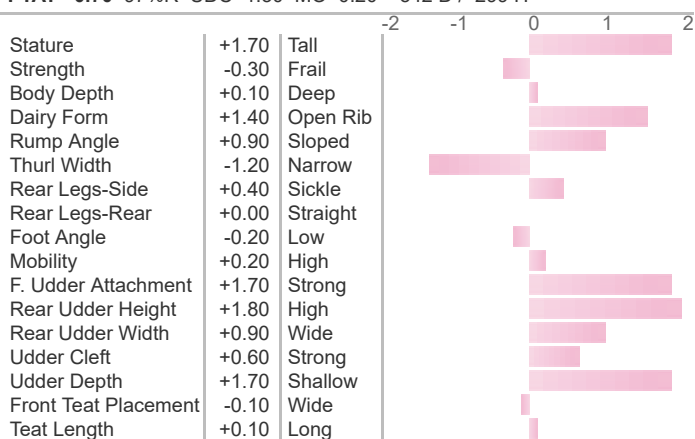

054BS00558 DAREDEVIL

Reg: BS840003012559129

DOB: 06/02/2015
aAa: 261

Hilltop Acres B Daredevil ET
Brady x Bosephus x Glenn

04/2022 CDCB SUMMARY MACE				NM\$ -137	
Milk	+247	98%R	Cheese Merit \$		-145
Fat	-17	-0.12%	Fluid Merit \$ \$		-104
Protein	+2	-0.03%	Gestation Len. +0	GM\$	-178
CFP	-15		EFI 9.2% gEFI 8.0% gIB 10.1%		
SCS	3.25	96%R	Mastitis	Fert. Index	
PL	-1.7	88%R	Livability -2.3	Heifer Liv.	
DPR	-3.3	87%R	HCR +0.5	CCR -3.0	
RFI			24229m 4.1% 989f 3.3% 810p		
Feed Saved		%R	839 Dtrs 420 Herds	53% US	

04/2022 CALVING SUMMARY				SCE 2.5 %	
Sire Calving Ease	2.5%	95%R	1925 Obs		
Daughter Calving Ease	3.2%	91%R	261 Obs		
Sire Stillbirth	%	%R	0 Obs		
Daughter Stillbirth	%	%R	N/A Obs		

BSBA TYPE SUMMARY				PPR -48	
PTAT +0.70	97%R	UDC+1.30	MO+0.20	542 D / 299 H	