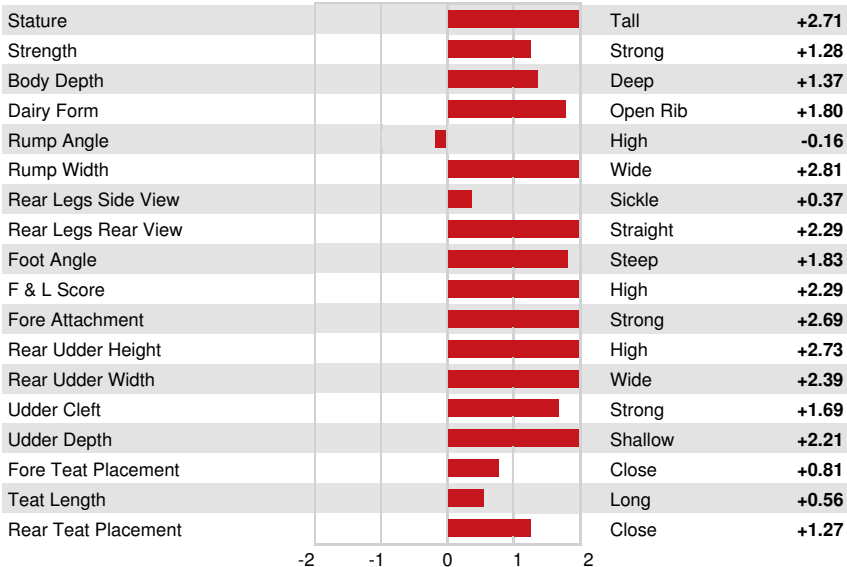

CONFORMATION G Herds G Dtrs 81% Rel HAUSA-G / 04-26

PTAT	2.96	Body Composite	1.29
Udder Composite	1.85	Dairy Composite	1.57
Feet & Legs Composite	1.83		

COMESTAR LATASHA TROPIC
GRANDDAM