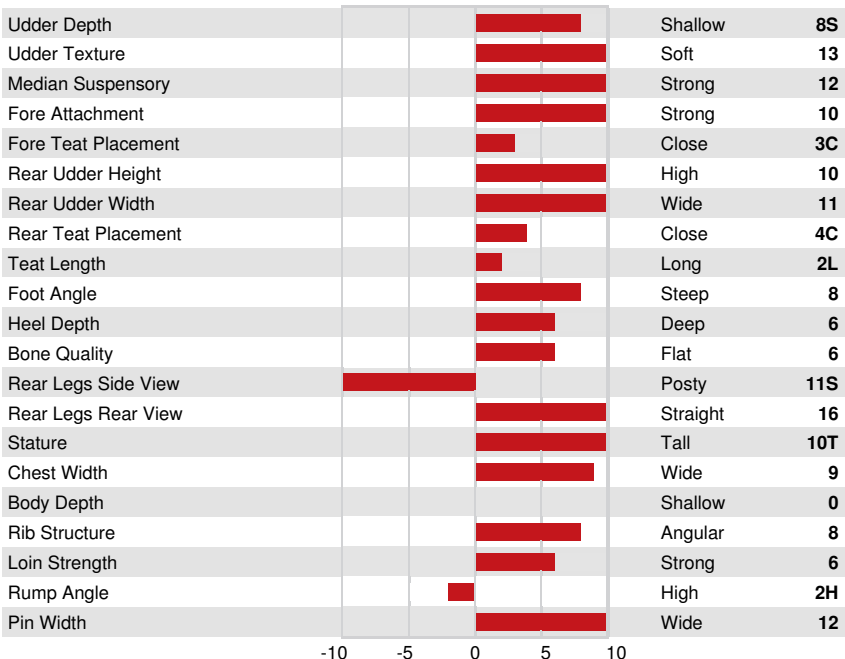

DULET GOLDORAK  
 DULET BOOMERANG SALLY VG-87-2YR-CAN  
 DULET BOOMERANG  
 DULET CHIEF SUNDAY EX-91-4YR-CAN  
 JX RIVER VALLEY CHIEF {6}  
 DULET DISCO SUNSET VG-86-3YR-CAN 3\*

**GPA LPI +1932 PRO\$ 1277** JH1F JNSF

CONFORMATION		G Herds	G Daughters	57% Rel	GPA 26*APR	
Conformation	19			Dairy Strength	13	
Mammary System	16			Rump	9	
Feet & Legs	11					

DULET BOOMERANG SALLY  
DAM

DULET BOOMERANG SALLY  
DAM