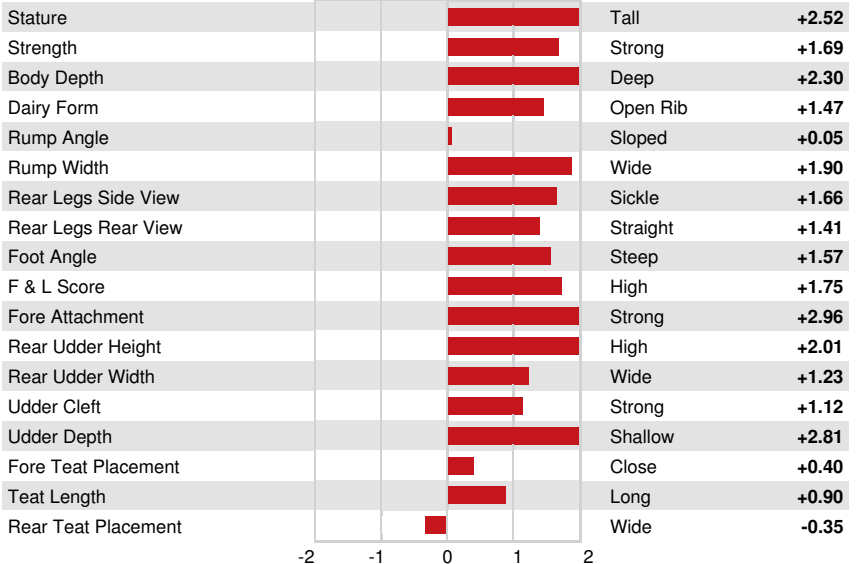

GTPI 2246

VG-CAN	TD	TR	TL	XIF	TY	MWT	TV	99%-1	HH1F	HH2F	HH3F	HH4F	HH5F	HH6F	HCDF	HMWF
Reg. #:	HOCANM12508113		aAa:		312546		DMS:		234,123							
Born:	07/14/2016		Kappa Casein:		AB		Beta Casein:		A2A2							

PRODUCTION	6543 Herds	26077 Dtrs	99% Rel	MACE-G / 04-26					
Milk lbs	-1710	Fat lbs	-35	Fat %	+0.14	Protein lbs	-31	Protein %	+0.10
NM$	-550	CM$	-519	FM$	-623	GM$	-549	DWP$	
Feed Efficiency	-155	RFI	43	Feed Saved	-306	Methane Efficiency	97	Milking Speed	6.59
Daughter Average (ME)		Milk	24,011 lbs	Fat	1,013 lbs	Protein	797 lbs		

HEALTH & REPRODUCTION	Immunity		97
Productive Life	-1.7	Calf Immunity	101
Somatic Cell Score	2.86	Cow Conception Rate	0.1
Daughter Pregnancy Rate	-0.3	Heifer Conception Rate	0.8
Livability	-4.5	Sire Calving Ease	1.5% 99% Rel
Heifer Livability	0.4	Daughter Calving Ease	2.0% 97% Rel
Fertility Index	-0.3	Sire Stillbirth	4.2%
		Daughter Stillbirth	5.4%

CONFORMATION	4821 Herds	18237 Dtrs	99% Rel	MACE / 04-26	
PTAT	2.61	Body Composite	1.61		
Udder Composite	1.47	Dairy Composite	1.50		
Feet & Legs Composite	1.17				

BIRKENTREE SIDEKICK ELLISSIA
DAUGHTER