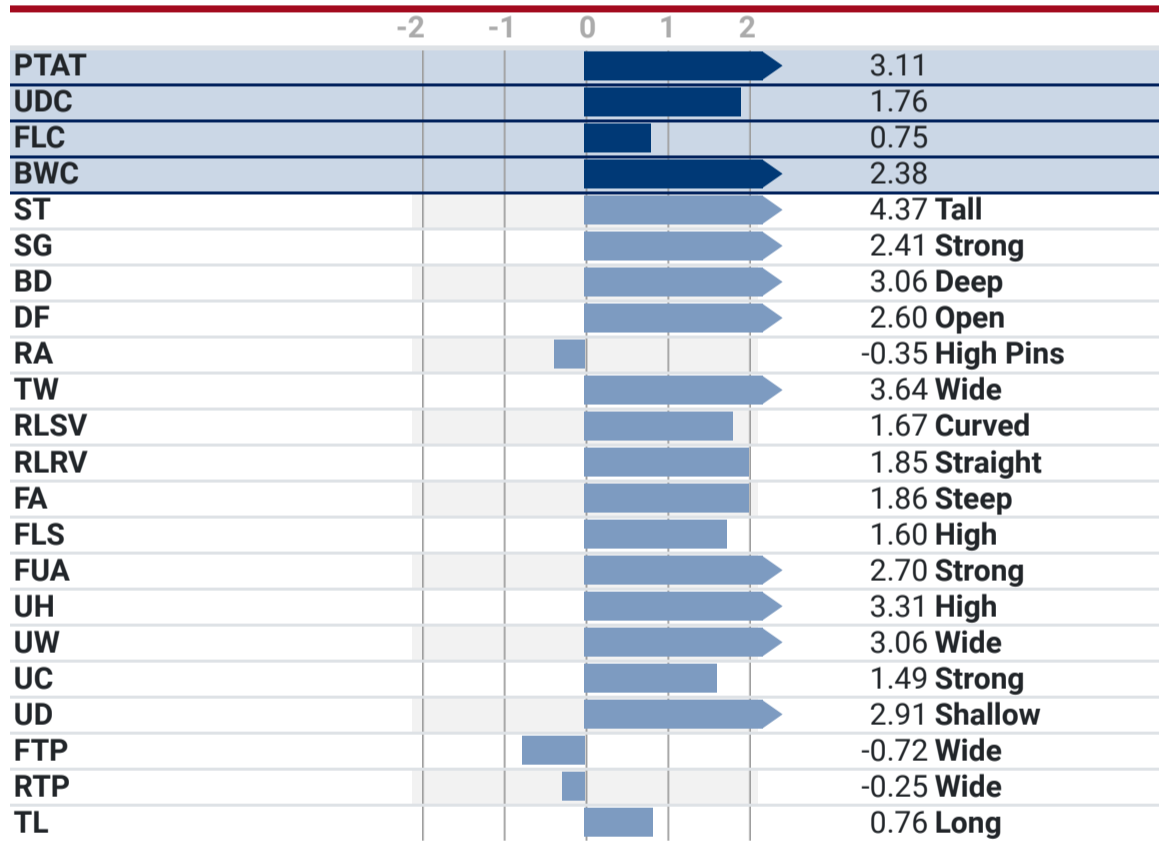

DENVER | 94HO18518 | BRENLAND DENVER

Pedigree

- **SIRE:** STANTONS HIGH OCTANE-ET
- **DAM:** BRENLAND DOORMAN DESIRABLE-ET
- **MGS:** VAL-BISSON DOORMAN-ET
- **MGD:** CO-VISTA ATWOOD DESIRE-ET
- **MGGs:** MAPLE-DOWNS-I G W ATWOOD-ET

Real World Data

TransitionRight®

Bull Fertility Conventional

Reg. Number	000012074893
Reg. Name	BRENLAND DENVER
Registry Status	99%-I
Date of Birth	2016-05-11
EFI	8.7%
aAa	324
DMS	234,123
Kappa Casein	AA
Beta Casein	A1/A2
IB-M/USA	08/2021
Controller	ABS Global

Production

Dtrs: 1475 Herds: 783 NM$: -84 TPI®: +2154

Milk	+376 Lbs	98% Rel
Pro	+8 Lbs	-0.01%
Fat	+24 Lbs	+0.03%
FS	-441 Lbs	
CM$	-83	
GM$	-168	
FM$	-75	

Health & Fertility

PL	-0.7	89% Rel
LIV	-4.6	73% Rel
DPR	-3.1	91% Rel
SCS	2.82	96% Rel
HCR	-0.5	90% Rel
CCR	-3.1	89% Rel
AHI	98	
Recessives	HH1T, HH2T, HH3T, HH4T, HH5C, HH6T, TC, TD, TL, TN, TR, TV, TY	

Calving Traits

SCE	3.5%	97% Rel	1415 Obs
DCE	3.2%	87% Rel	99 Obs
SSB	8.2%	93% Rel	1320 Obs
DSB	8.0%	84% Rel	91 Obs

Conformation

Dtrs: 804 Herds: 468 PTAT Rel: 96%

DTR: Montdale Denver Daisydukes VG-87, Montdale Holsteins, Russell, ON, Canada