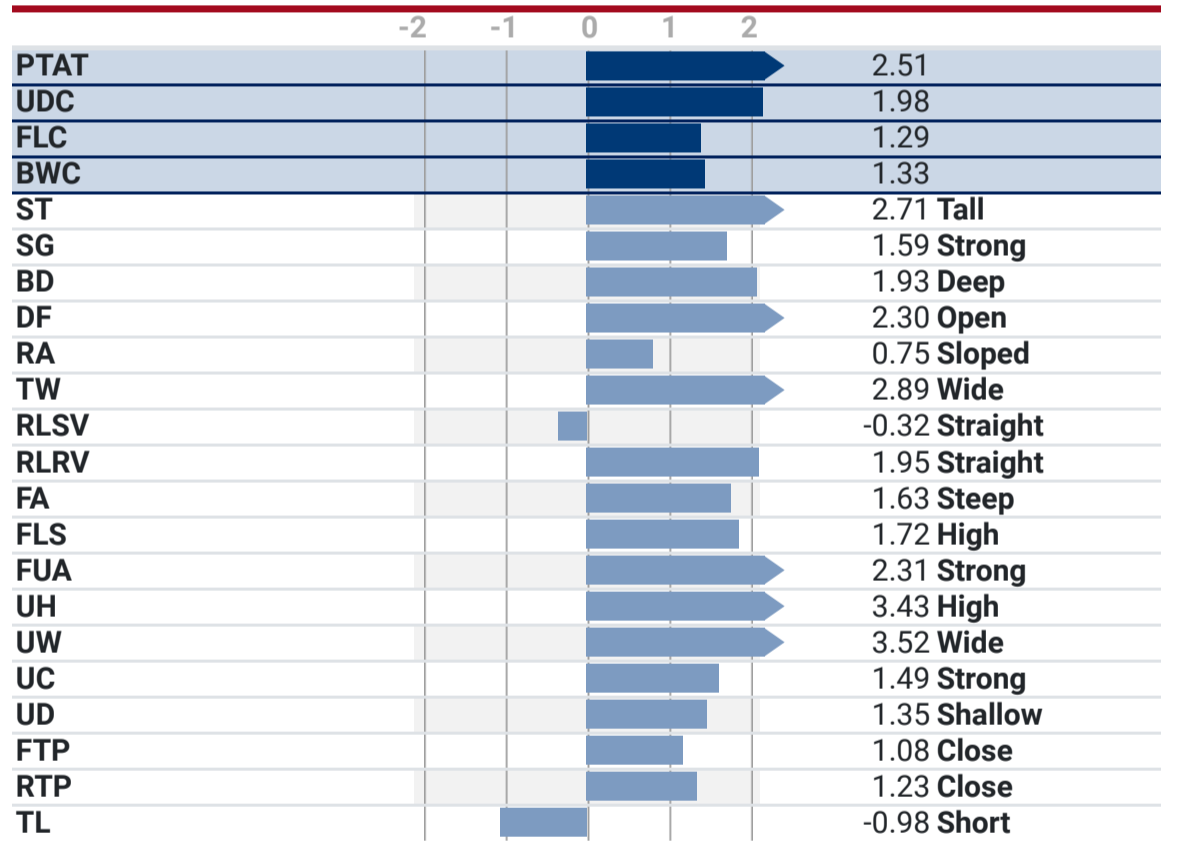

SHOWTIME*RC | 94H019826 | JACOBS SHOWTIME-ET

Pedigree

- **SIRE:** SANDY-VALLEY KR EXCALIBUR
- **DAM:** ERBACRES SNAPPLE SHAKIRA-ET
- **MGS:** GS ALLIANCE O KALIBER
- **MGD:** MISS APPLE SNAPPLE-RED-ET
- **MGGs:** LOOKOUT P REDBURST-RED-ET

Real World Data

TransitionRight® ★★
Bull Fertility Conventional

Reg. Number	000111576086
Reg. Name	JACOBS SHOWTIME-ET
Registry Status	99%-I
Date of Birth	2019-12-24
EFI	7.6%
aAa	243
DMS	
Kappa Casein	AE
Beta Casein	A1/A2
CDCB	08/2021
Controller	ABS Global

Production

Dtrs: 0 Herds: 0 NM$: +301 TPI®: +2478

Milk	+2 Lbs	80% Rel
Pro	+32 Lbs	+0.11%
Fat	+64 Lbs	+0.23%
FS	-142 Lbs	
CM$	+315	
GM$	+265	
FM$	+157	

Health & Fertility

PL	-1.1	74% Rel
LIV	-3.1	69% Rel
DPR	-2.6	73% Rel
SCS	3.17	75% Rel
HCR	-0.1	71% Rel
CCR	-3.6	73% Rel
AHI	99	
Recessives	HH1T, HH2T, HH3T, HH4T, HH5T, HH6T, RC, TC, TD, TL, TN, TS, TV, TY	

Calving Traits

SCE	3.0%	61% Rel	0 Obs
DCE	3.0%	55% Rel	0 Obs
SSB	7.0%	57% Rel	0 Obs
DSB	4.9%	52% Rel	0 Obs

Conformation

Dtrs: 0 Herds: 0 PTAT Rel: 78%

DAM: Erbacres Snapple Shakira-ET EX-95