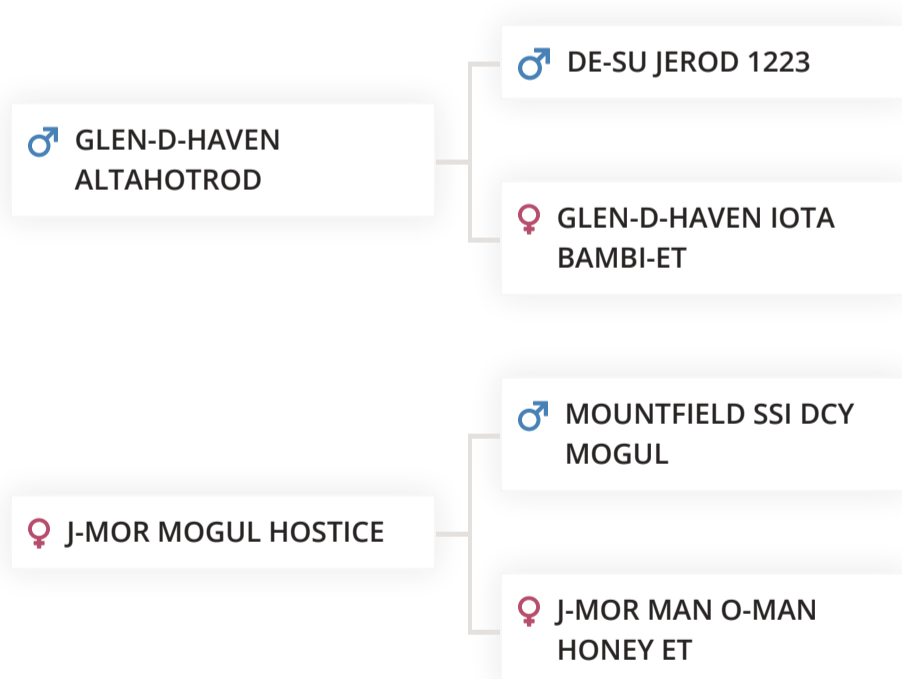

HOTLINE

PEAK HOTLINE

- ▶ Elite GTPI
- ▶ Leader in Type and Production
- ▶ Easy Calving Daughters

Sire Information

NAAB Code	097HO41774
Sire ID	USAM003129128855
Born	7/6/2015
Color	Black & White
Beta casein	A2A2
Kappa casein	AA
aAa Code	321465

Pedigree

Holstein US Holstein EU B&W

CRV Health

Characteris...	Breed...
Daughter pr...	-3.0
+2% Udder health	99
Hoof health	101

CRV Efficiency

Characteris...	Breed...
kg combined...	140
+8% Productive life	-2.6
Feed efficien...	104

Total index

NM\$	CM\$	FM\$	TPI
493	456	357	2,762

Production traits

Milk...	% F	% P	Fat (...	P (lbs)
950	0.17	0.06	85	48

6,058 daughters, 1,721 herds, reliability: 99%

Conformation traits

Characteri...	Breedi...	Comparison
Udder	2.40	
Feet and legs	1.29	
Total Type	2.89	

3,600 daughters, 1,133 herds, reliability: 98%

Linear traits

Characteri...	Breedi...	Comparison
Stature	3.38	
Strength	1.83	
Body depth	2.52	
Dairy form	3.16	
Rump angle	-0.23	
Rump width	1.91	
Rear legs si...	0.17	
Rear legs r...	2.06	
Foot angle	2.56	
Locomotion	2.01	
Fore udder...	2.95	
Rear udder...	3.23	
Rear udder...	4.56	
Udder cleft	2.62	
Udder depth	1.84	
Front teat ...	2.67	
Rear teat pl...	3.16	
Teat length	-1.28	