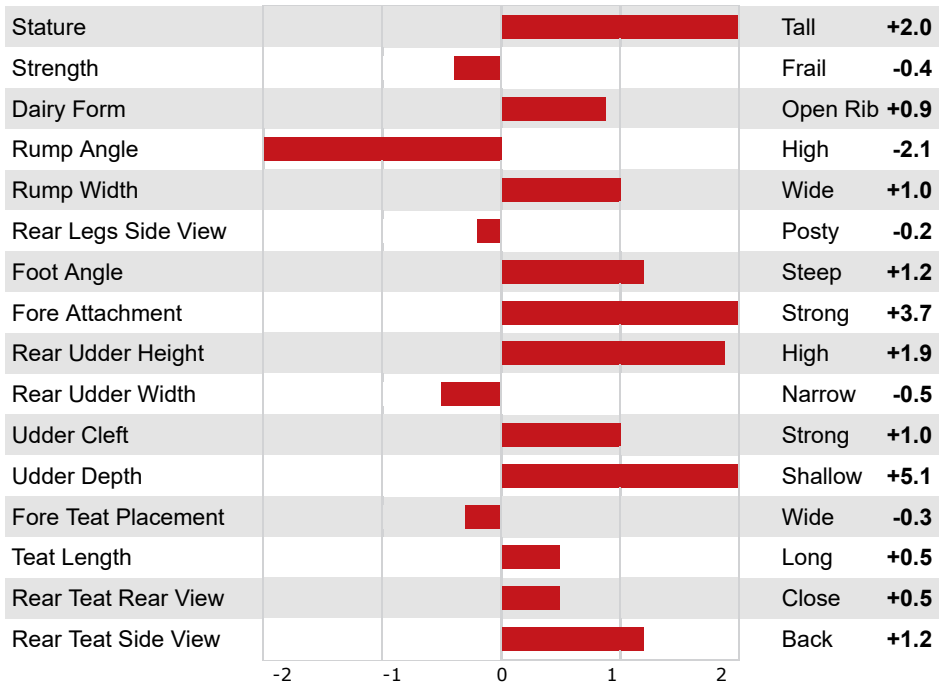

**GJPI -123** BBR 100 JH1F JNSF

Reg. #: JE840M3126479167 aAa: 312456 DMS: 345,135  
 Born: 09/01/2015 Kappa Casein: BB Beta Casein: A1A2

**PRODUCTION** 170 Herds 427 Dtrs 97% Rel MACE-G / 08-21

Milk lbs	Fat lbs	Fat %	Protein lbs	Protein %
-2171	-74	+0.16	-65	+0.08
NM\$ -534	CM\$ -536	FM\$ -531	GM\$ -535	DWP\$ -457
Daughter Average (ME) Milk 17,772 lbs Fat 868 lbs Protein 656 lbs				

**HEALTH & REPRODUCTION**

Productive Life	0.2
Somatic Cell Score	3.12
Daughter Pregnancy Rate	1.2
Livability	2.1

**CONFORMATION** 145 Herds 274 Dtrs 94% Rel MACE-G / 08-21

PTAT	1.3
Jersey Udder Index	22.2