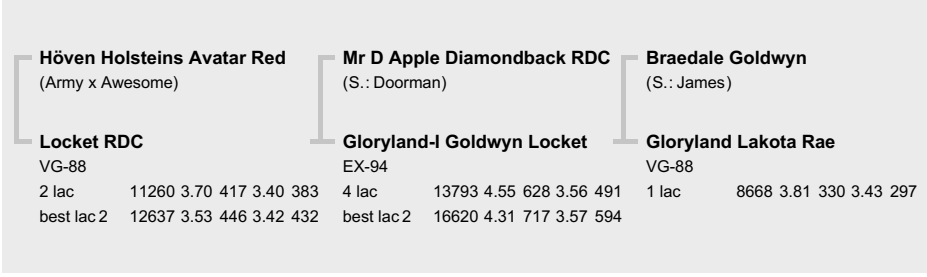

ACTOR RED

DEU 000541051579 • German Reg. No. 10.833481

born: 05/19/2020

Breeder: Butzelmann Holstein GbR, Lüdenscheid, Germany

aAa 243 K-Cn: AB β-Cn: A1/A1

OUTSTANDING RED TYPE SIRE · FROM GOLDWYN LOCKET EX-94 FAMILY