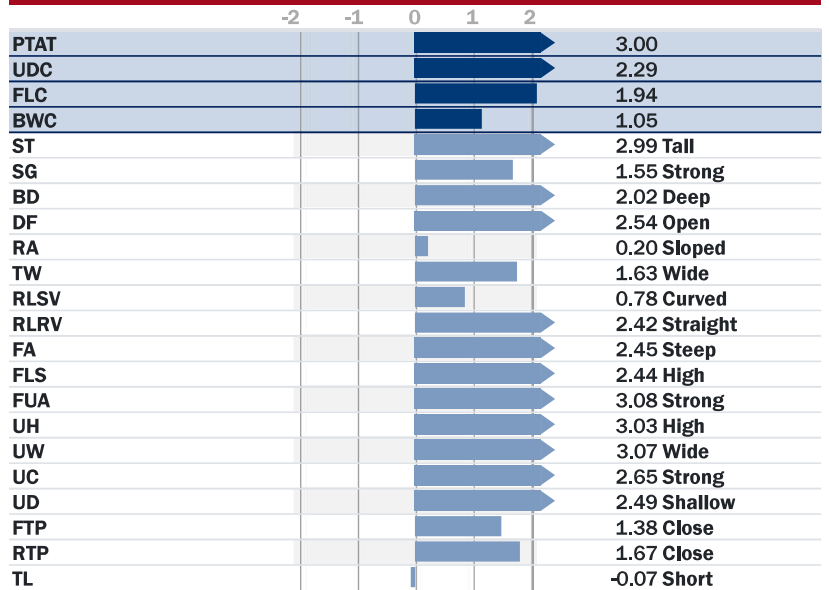

Dtrs: 0 Herds: 0 NMS: +253 TPI@: +2412

Milk	+629 Lbs	82% Rel
Pro	+25 Lbs	+0.02%
Fat	+22 Lbs	-0.01%
FS	-109 Lbs	
CMS	+257	
GMS	+172	
FMS	+224	

**Health & Fertility**

PL	+2.0	78% Rel
LIV	-1.5	74% Rel
DPR	-2.0	77% Rel
SCS	2.99	79% Rel
HCR	-0.5	75% Rel
CCR	-2.6	77% Rel
AHI	100	
Recessives	HH1T, HH2T, HH3T, HH4T, HH5T, HH6T, TC, TD, TL, TN, TS, TV, TY	

**Calving Traits**

SCE	2.3%	94% Rel	984 Obs
DCE	2.8%	69% Rel	0 Obs
SSB	6.6%	87% Rel	959 Obs
DSB	6.2%	63% Rel	0 Obs

**Conformation**

Dtrs: 0 Herds: 0 PTAT Rel: 81%

**Real World Data**

TransitionRight® ★★  
Bull Fertility Conv