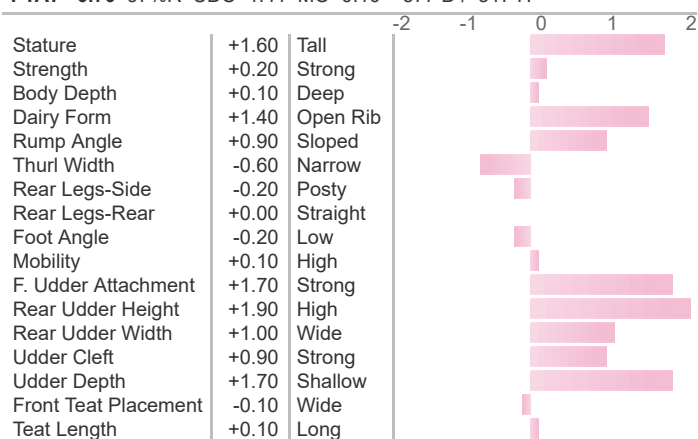

# 054BS00558 DAREDEVIL

Reg: BS840003012559129

DOB: 06/02/2015  
aAa: 261

Hilltop Acres B Daredevil ET  
Brady x Bosephus x Glenn

08/2022 CDCB SUMMARY MACE				NM\$ -150	
Milk	+243	98%R	Cheese Merit \$		-158
Fat	-18	-0.12%	FM\$ -127	GM\$	-217
Protein	+4	-0.02%	Gestation Len. +0	MSP	+105
CFP	-14		EFI 9.3% gEFI 8.1% gIB 10.0%		
SCS	3.25	96%R	Mastitis -0.3	Fert. Index	
PL	-1.1	90%R	Livability -2.7	Heifer Liv.	
DPR	-3.6	88%R	HCR +0.5	CCR -3.4	
RFI			24305m 4.1% 992f 3.3% 811p		
Feed Saved		%R	894 Dtrs 440 Herds	53% US	

08/2022 CALVING SUMMARY			SCE 2.6 %	
Sire Calving Ease	2.6%	95%R	1968	Obs
Daughter Calving Ease	3.2%	91%R	286	Obs
Sire Stillbirth	%	%R	0	Obs
Daughter Stillbirth	%	%R	N/A	Obs

BSBA TYPE SUMMARY				PPR -47	
PTAT +0.70	97%R	UDC+1.41	MO+0.10	577 D /	317 H