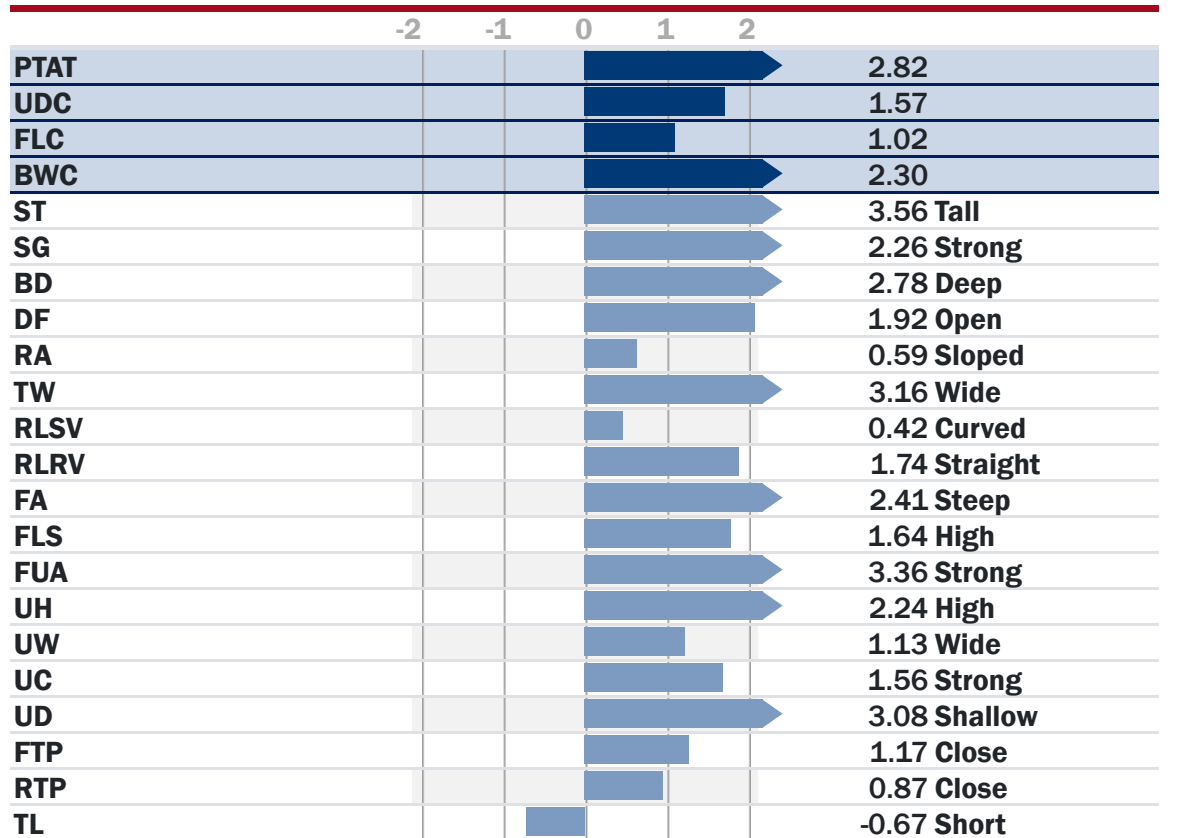

ARTIST | 94H018700 | STONE-FRONT ARTIST-ET

Pedigree

- **SIRE:** MAVERICK CRUSH
- **DAM:** TJR ARIETA MCCUT 2256-ET
- **MGS:** DE-SU BKM MCCUTCHEN 1174-ET
- **MGD:** MS ARIEL MOMAN ARITA-ET
- **MGGS:** LONG-LANGS OMAN OMAN-ET

Real World Data

TransitionRight®
Bull Fertility Conv

Reg. Number	003136876946
Reg. Name	STONE-FRONT ARTIST-ET
Registry Status	99%-I
Date of Birth	2016-11-27
EFI	8.8%
aAa	324
DMS	126,246
Kappa Casein	AE
Beta Casein	A1/A2
IB-M/USA	08/2022
Controller	ABS Global

Production

Dtrs: 1889 Herds: 888 NM$: -234 TPI@: +1999

Milk	-559 Lbs	98% Rel
Pro	-10 Lbs	+0.03%
Fat	-23 Lbs	-0.01%
FS	-319 Lbs	
CM$	-222	
GM$	-271	
FM$	-278	

Health & Fertility

PL	-0.1	91% Rel
LIV	-3.5	78% Rel
DPR	-0.6	92% Rel
SCS	2.62	97% Rel
HCR	+0.4	91% Rel
CCR	-1.1	91% Rel
CDN MSP	98	
CDN MT	104	
AHI	99	
Recessives	HH1T, HH2T, HH3T, HH4T, HH5T, HH6T, TC, TD, TL, TN, TR, TV, TY	

Calving Traits

SCE	2.3%	97% Rel	1389 Obs
DCE	2.8%	88% Rel	313 Obs
SSB	8.3%	93% Rel	1305 Obs
DSB	6.8%	88% Rel	275 Obs

Conformation

Dtrs: 911 Herds: 460 PTAT Rel: 98%

DTR: Le-O-La Artist Lexis-ET VG-86, Le-O-La Holsteins, Peosta, IA