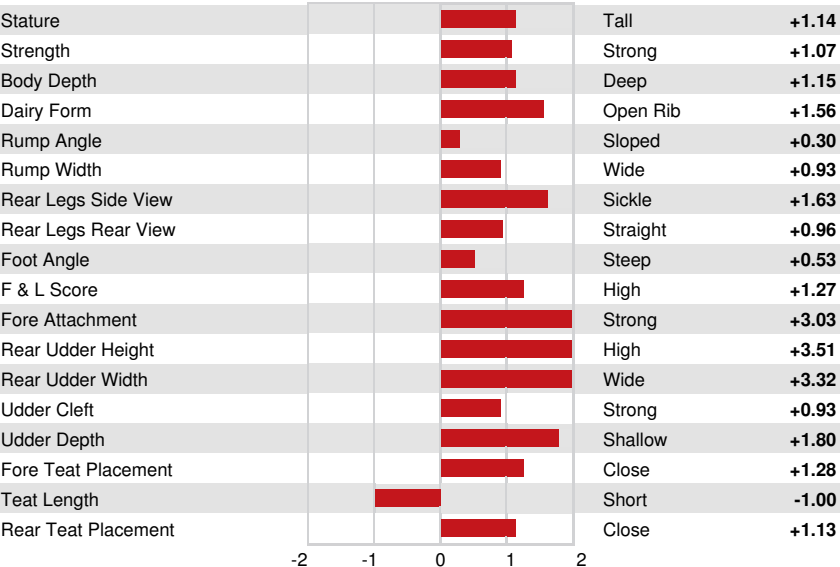

CONFORMATION G Herds G Dtrs 79% Rel HAUSA-G / 08-24

PTAT	2.69	Body Composite	0.55
Udder Composite	2.52	Dairy Composite	1.33
Feet & Legs Composite	0.94		

AOT DELUXE HI-LIGHTED
DAM