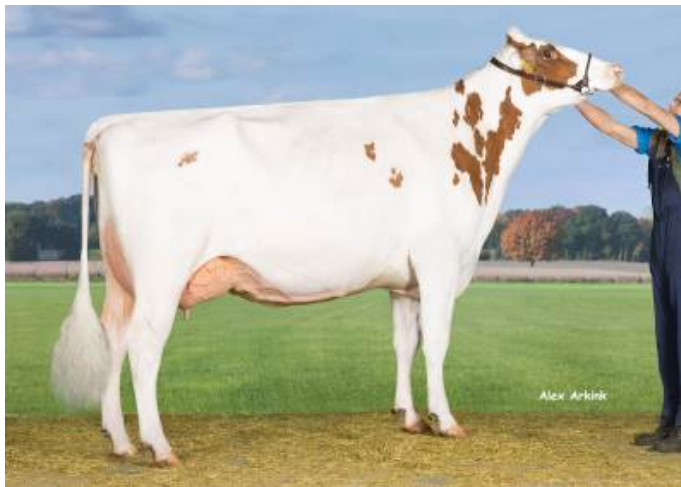

3rd Dam: Drouner AJDH Aiko 1267 EX-90