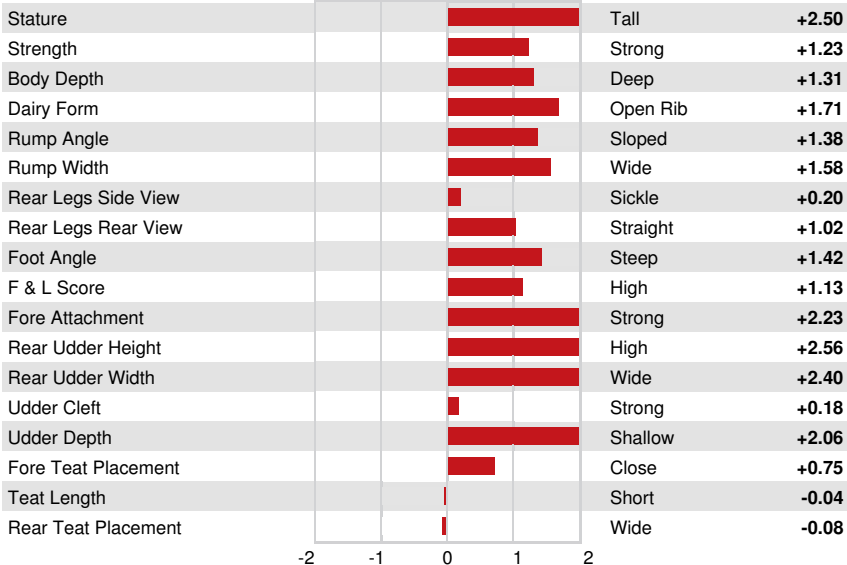

CONFORMATION G Herds G Dtrs 79% Rel HAUSA-G / 08-24

PTAT	2.13	Body Composite	1.03
Udder Composite	1.57	Dairy Composite	1.57
Feet & Legs Composite	0.64		

PROGENESIS FORTUNE PALAU
THIRD DAM