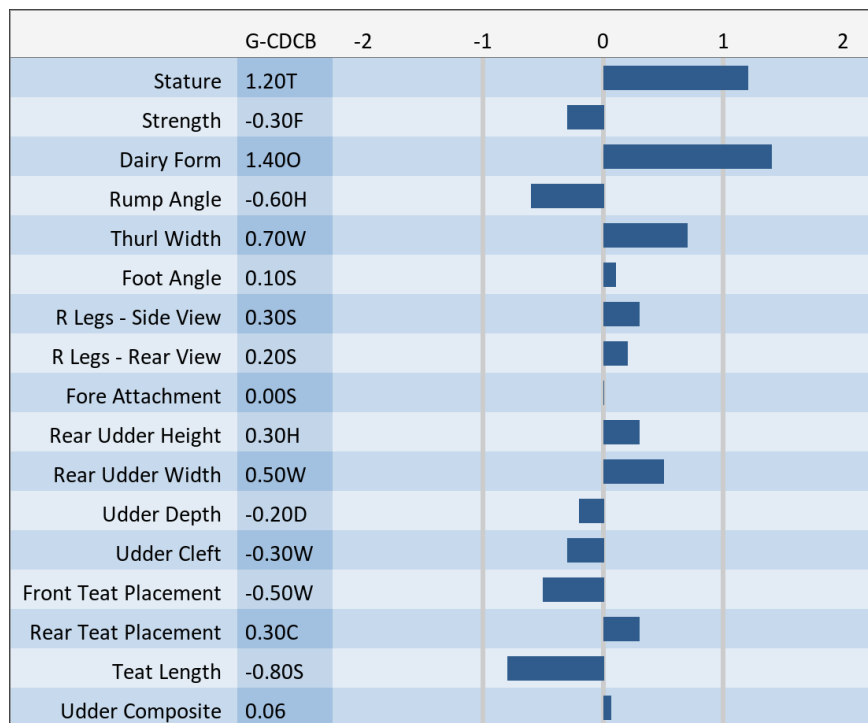

NEW GENERATION GENETICS

www.brownswiss.com

(920) 568-0554

E-mail: info@brownswiss.com