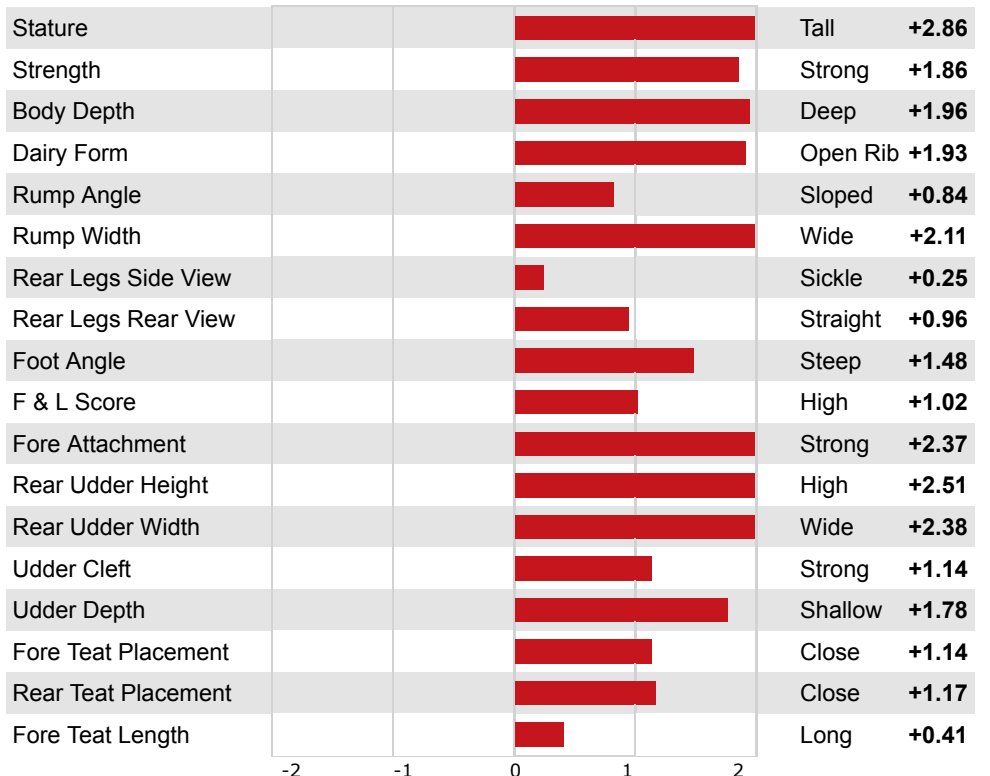

COMESTAR LAUTAMAI MAN O MAN
FIFTH DAM