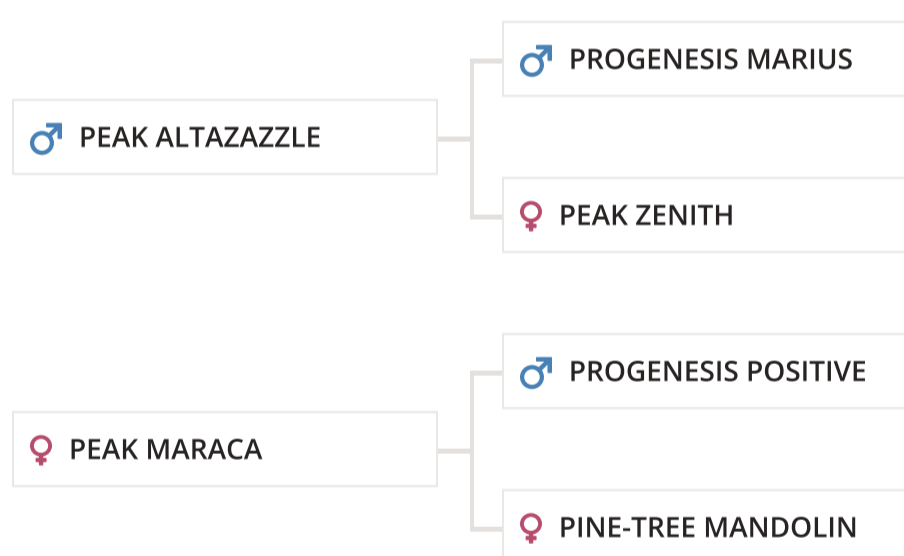

# FUGLEMAN

PEAK FUGLEMAN

- ▶ CRV CREATE
- ▶ GTPI Lineup Leader
- ▶ Excellent Components

## Sire Information

NAAB Code	097HO42510
Sire ID	US 3215425396
Born	4/20/2020
Color	Black & White
aAa Code	516324

## Pedigree

Holstein US

Holstein EU B&W

## Daughter Management traits

Trait	Breedi...	Comparison
Ketosis	104	
Milking spe...	104	
Somatic cel...	106	
Temperam...	105	
Daughter C...	103	
Persistency	104	
Maturity Ra...	-	