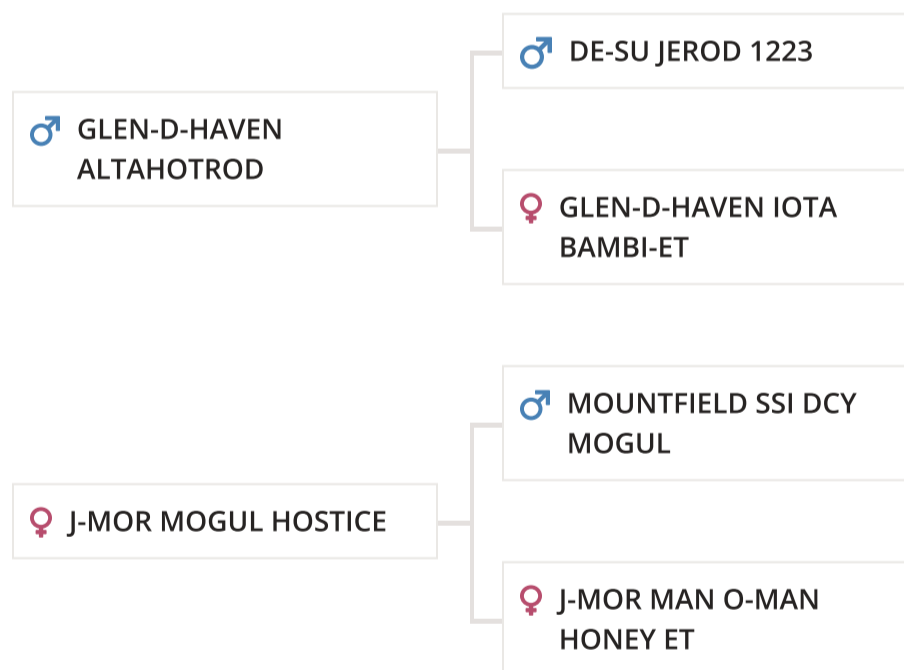

HOTLINE

PEAK HOTLINE-ET

- ▶ Elite GTPI
- ▶ Leader in Type and Production
- ▶ Easy Calving Daughters

Sire Information

NAAB Code	097HO41774
Sire ID	USAM003129128855
Born	7/6/2015
Color	Unknown
Beta casein	A2A2
aAa Code	321465

Pedigree

Holstein US Holstein EU B&W

CRV Health

Trait	Breed...
Daughter pr...	-3.3
+1% Udder health	100
Hoof health	99

CRV Efficiency

Trait	Breed...
lbs combine...	136
+9% Productive life	-2.9
Feed efficien...	106

Total index

NM\$	CM\$	FM\$	TPI
460	470	371	2,707

Production traits

Milk...	% F	% P	Fat (...	P (lbs)
1,017	0.16	0.06	86	50

8,099 daughters, 2,079 herds, reliability: 99%

Conformation traits

Trait	Breedi...	Comparison
Udder	2.47	
Feet and legs	1.61	
Total Type	2.79	

4,719 daughters, 1,346 herds, reliability: 98%

Linear traits

Trait	Breedi...	Comparison
Stature	3.39	
Strength	1.78	
Body depth	2.42	
Dairy form	3.18	
Rump angle	-0.38	
Rump width	1.85	
Rear legs si...	-0.12	
Rear legs r...	2.91	
Foot angle	2.70	
Locomotion	1.96	
Fore udder...	2.91	
Rear udder...	3.45	
Rear udder...	4.77	
Udder cleft	2.55	
Udder depth	1.81	
Front teat ...	2.70	
Rear teat pl...	3.03	
Teat length	-1.26	