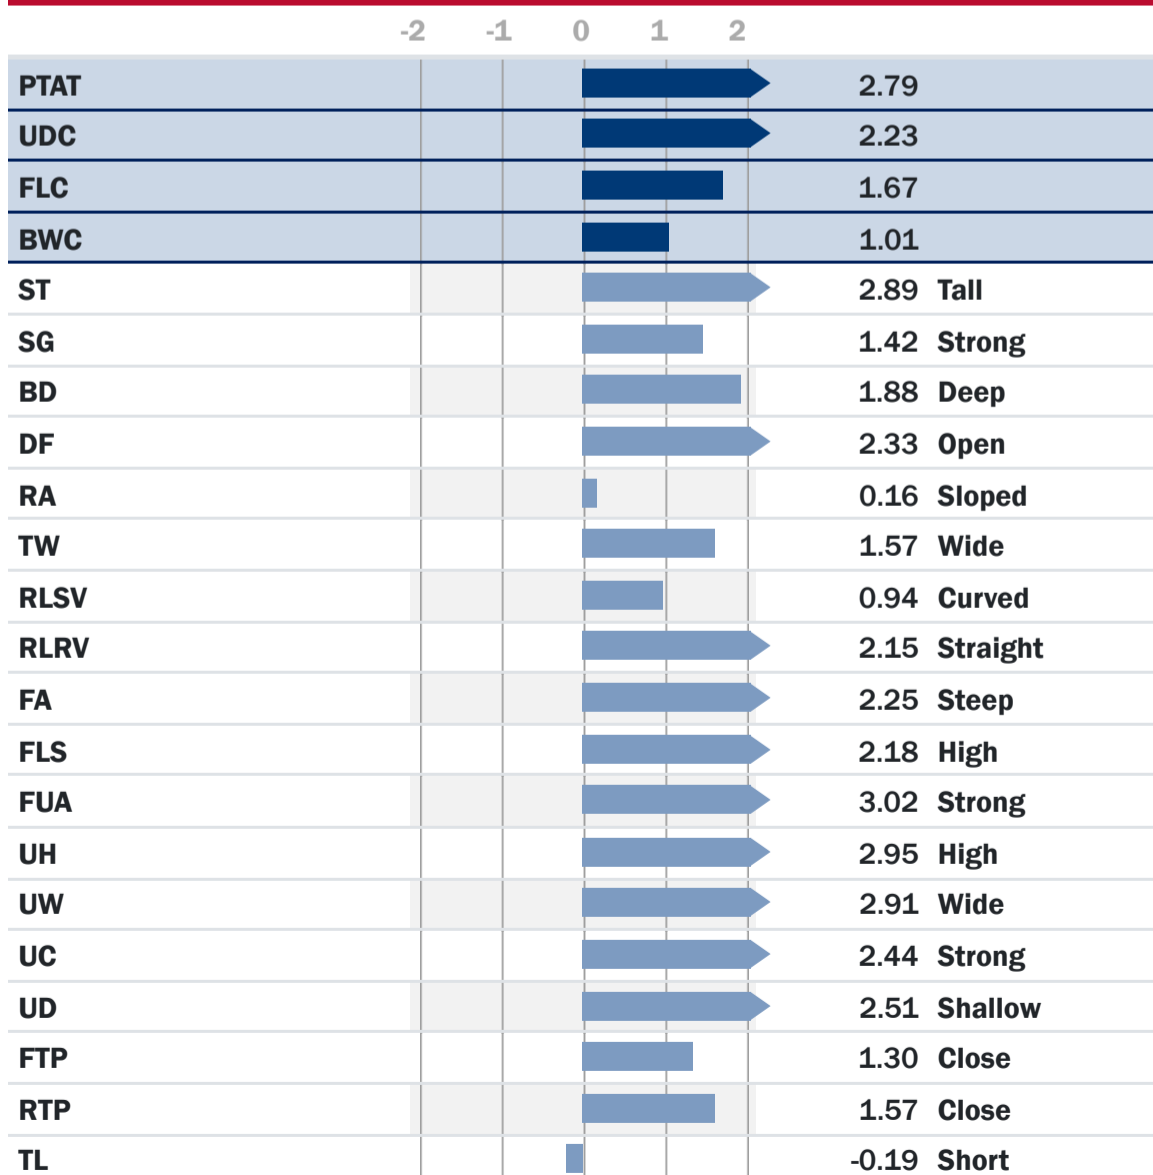

SUMMERFEST | 94H019370 | AVANT-GARDE-I KD SUMMERFEST-ET

Pedigree

- SIRE: WOODCREST KING DOC
- DAM: WALNUTLAWN MCCUTCHEN SUMMER-ET
- MGS: DE-SU BKM MCCUTCHEN 1174-ET
- MGD: MISTY SPRINGS LAVANGUARD SUE
- MGGS: COMESTAR LAVANGUARD-ET

Production

Dtrs: 0 Herds: 0 NM\$: +224 TPI@: +2350

Milk	+510 Lbs	82% Rel
Pro	+20 Lbs	+0.01%
Fat	+15 Lbs	-0.02%
FS	-105 Lbs	
CM\$	+227	
GM\$	+130	
FM\$	+202	

Health & Fertility

PL	+2.4	79% Rel
LIV	-0.8	75% Rel
DPR	-2.1	78% Rel
SCS	2.98	79% Rel
HCR	-1.1	80% Rel
CCR	-2.4	78% Rel
CDN MSP	102	
CDN MT	105	
AHI	100	

Recessives HH1T, HH2T, HH3T, HH4T, HH5T, HH6T, TC, TD, TL, TN, TS, TV, TY

Calving Traits

SCE	2.5%	95% Rel	807 Obs
DCE	2.7%	69% Rel	0 Obs
SSB	6.6%	89% Rel	775 Obs
DSB	6.1%	63% Rel	0 Obs

Conformation

Dtrs: 0 Herds: 0 PTAT Rel: 81%