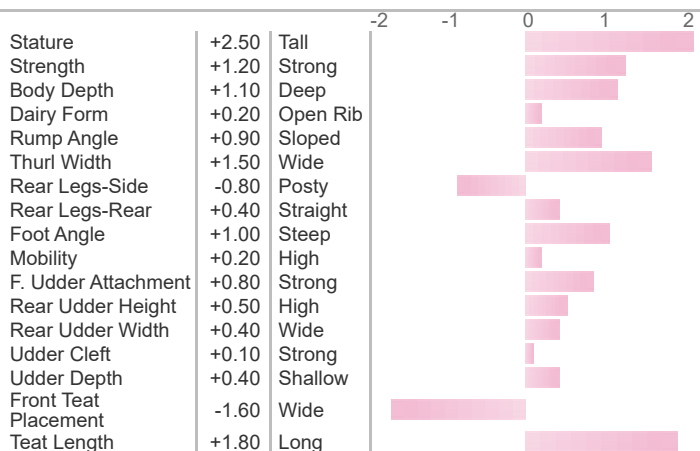

**Brown Heaven R Famous-ET**  
Richard x Glenn x Agenda

12/2022	CDCB SUMMARY MACE				NM\$ -146
Milk	+744	94%R	Cheese Merit \$		-155
Fat	+0	-0.13%	FM\$ -86	GM\$	-158
Protein	+10	-0.06%	Gestation Len. +5	MSP	+99
CFP	+10		EFI 7.8% gEFI 7.0% gIB 4.9%		
SCS	3.09	90%R	Mastitis +0.2	Fert. Index	
PL	-2.0	80%R	Livability -1.1	Heifer Liv.	
DPR	-0.8	76%R	HCR -0.4	CCR -2.4	
RFI			24232m 4.0% 965f 3.3% 791p		
Feed Saved		%R	264 Dtrs 145 Herds	73% US	

12/2022	CALVING SUMMARY			SCE 3.2 %
Sire Calving Ease	3.2%	85%R		470 Obs
Daughter Calving Ease	3.4%	63%R		42 Obs
Sire Stillbirth	%	%R		0 Obs
Daughter Stillbirth	%	%R		N/A Obs

**Sire:** Jo-Dee Nemo Richard ET  
**Dam:** Brown Heaven Glenn Fantasy EX-97  
 4/00 365d 2x 30,091m 3.8 1,151f 3.6 1,096p  
**MGS:** Schamaun BS Gordon Glenn-ET  
**MGD:** Swiss Dream Agenda Faith ET EX-90  
 5/02 365d 2x 24,998m 4.3 1,071f 3.6 899p  
**MGGS:** Blessing Banker Agenda ET TM  
**MGGD:** Swiss Dream Cartoon Florida EX-92

BSBA TYPE SUMMARY				PPR +4
PTAT +0.60	92%R	UDC+0.29	MO+0.20	147 D / 92 H

Dam: Brown Heaven Glenn Fantasy EX-97