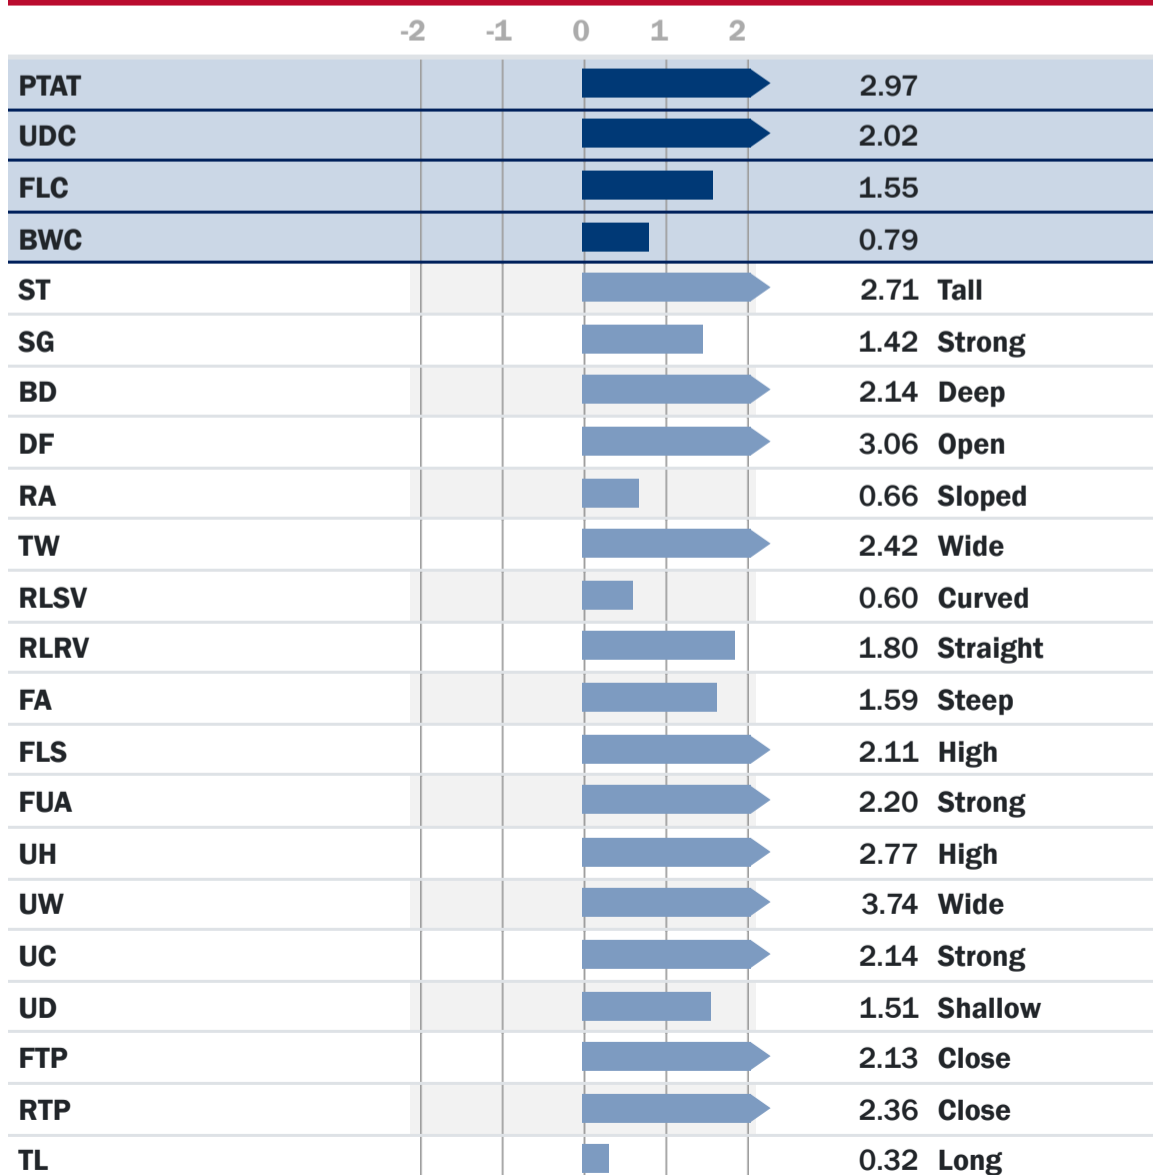

DREAMBIG | 94H019526 | KINGS-RANSOM S DREAMBIG

Pedigree

- SIRE: PARKHURST SAMARITAN-ET
- DAM: KINGS-RANSOM GRAN DANDY-ET
- MGS: PROGENESIS GRANITE-ET
- MGD: KINGS-RANSOM DELTA DESTINY
- MGGS: MR MOGUL DELTA 1427-ET

Production

Dtrs: 0 Herds: 0 NM\$: +556 TPI@: +2726

Milk	+836 Lbs	82% Rel
Pro	+47 Lbs	+0.07%
Fat	+67 Lbs	+0.12%
FS	-80 Lbs	
CM\$	+567	
GM\$	+526	
FM\$	+457	

Health & Fertility

PL	+1.4	77% Rel
LIV	-1.6	72% Rel
DPR	-1.4	77% Rel
SCS	3.09	78% Rel
HCR	+0.9	74% Rel
CCR	-0.9	76% Rel
CDN MSP	99	
CDN MT	106	
AHI	102	
Recessives	HH1T, HH2T, HH3T, HH4T, HH5T, HH6T, TC, TD, TL, TN, TR, TS, TV, TY	

Calving Traits

SCE	2.2%	96% Rel	2554 Obs
DCE	1.4%	70% Rel	0 Obs
SSB	5.8%	89% Rel	2621 Obs
DSB	4.7%	64% Rel	0 Obs

Conformation

Dtrs: 0 Herds: 0 PTAT Rel: 81%

DAM: Kings-Ransom Gran Dandy-ET EX-92